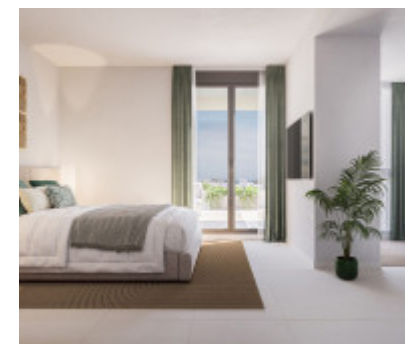

Etherna Homes

167.000€

Ref.-ID: 613

Valle Romano

Другие

1

2

Etherna Homes is situated on Valle Romano golf course. With golf and sea views. Etherna Homes will offer a total of 135 with options of 1, 2 and 3 bedroom flats distributed in 6 lo...

Данная цена не включает расходы или налоги. Дополнительные расходы со стороны покупателя: налог на передачу (8% до 400 000 евро, 9% от 400 000 евро до 700 000 евро и 10% от 700 000 евро), документированные правовые акты 1,5% от покупной цены, регистрационные и нотариальные сборы.