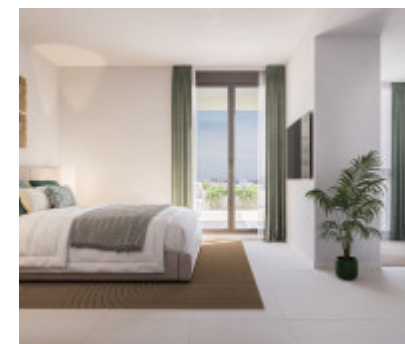

Etherna Homes

167.000€

Ref.-ID: 613

Valle Romano

Другие

1

2

Etherna Homes is situated on Valle Romano golf course. With golf and sea views. Etherna Homes will offer a total of 135 with options of 1, 2 and 3 bedroom flats distributed in 6 lo...